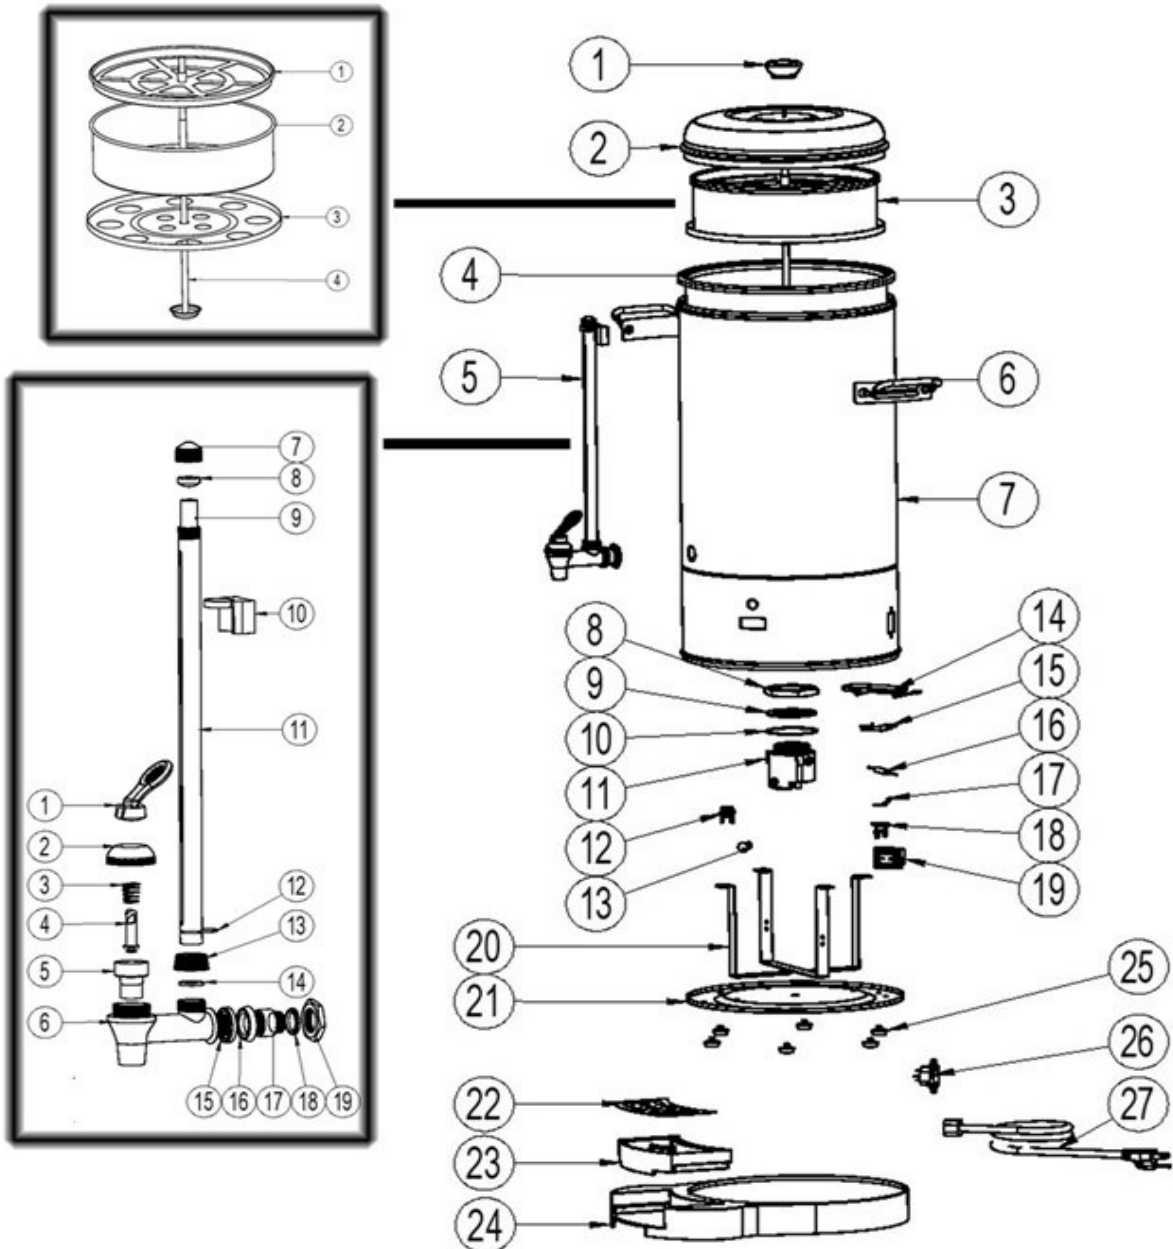

Drawing

HENDI

Tools for Chefs

Hendi B.V.

Steenoven 21
3911 TX Rhenen
The Netherlands

Batch #

000000 and up

Appliance part#

211304

Description

Percolator double walled 15L

Date 17-06-2021

Revision #

1.0

Revision First Bill of Materials (BOM)

Bill of materials (BOM)

Hendi B.V. Steenoven 21 3911 TX Rhenen The Netherlands Tools for Chefs	Batch #	Appliance part#
	000000 and up	211304
	Description	
	Percolator double walled 15L	

Date	17-06-2021	Revision #	1.0
Revision	First Bill of Materials (BOM)		

Item	Description	Part#	Quantity	Remark	Picture
1	Knob for lid	nss	1	Available as 928424	
2	Lid	928424	1	Incl item 1	
3	Filter complete	900291	1		
3-1	Filter cover	nss	1	Available as 900291	
3-2	Filter basket	nss	1	Available as 900291	
3-3	Basket holder	910818	1		
3-4	Pumpbar	900550	1	Not included in set 900291	
4	Inner Container	n/a	1		
5	Sleeve graduation with faucet complete	927410	1		
5-1	Handle faucet	nss	1	Available as 927410	
5-2	Nut faucet	nss	1	Available as 927410	
5-3	Spring	nss	1	Available as 927410	
5-4	Lever	nss	1	Available as 927410	
5-5	Sealingfaucet	nss	1	Available as 927410	
5-6	Faucet	nss	1	Available as 927410	
5-7	Cap	nss	1	Available as 927410	
5-8	Gasket glass graduation	208496	1	Also available in 927410	
5-9	Glass graduation	nss	1	Available as 927410	
5-10	Holder	nss	1	Available as 927410	
5-11	Sleeve graduation	nss	1	Available as 927410	
5-12	Clip	nss	1	Available as 927410	
5-13	Nut sleeve graduation	nss	1	Available as 927410	
5-14	Gasket glass graduation	208496	1	Also available in 927410	
5-15	Ring faucet	nss	1	Available as 927410	
5-16	Gasket faucet	nss	1	Available as 927410	
5-17	Spacer (incl. item 5-18)	927366	1	Available as 927410	
5-18	Gasket spacer	nss	1	Available in 927410 and 927366	
5-19	Nut faucet	nss	1	Available as 927410	
6	Handle	n/a	2		
7	Container	n/a	1		
8	Nut element	nss	1	Available as 900116	
9	Gasket element	nss	1	Available as 900116	
10	Washer element	nss	1	Available as 900116	
11	Element 1500W	900116	1	Incl item 8,9,10.	
12	Clixon (88°C)	900147	1		
13	Indication light	902059	1		
14	Element 80W	901458	2		
15	Holder element	n/a	2		
16	Thermal fuse	900345	1		
17	Holder thermal fuse	n/a	1		
18	Clixon (200°C)	900277	1		
19	Switch	205426	1		
20	Bracket bottom cover	n/a	1		
21	Bottom cover	n/a	1		
22	Grid driptray	nss	1	Availabale as 927434	
23	Driptray (complete)	927434	1	Incl item 22 and 24	
24	Holder driptray	nss	1	Availabale as 927434	
25	Foot	900574	6	Sold per pcs	
26	Power socket	927441	1		
27	Power cord	900680	1		

n/a -> not available

nss -> not sold separately